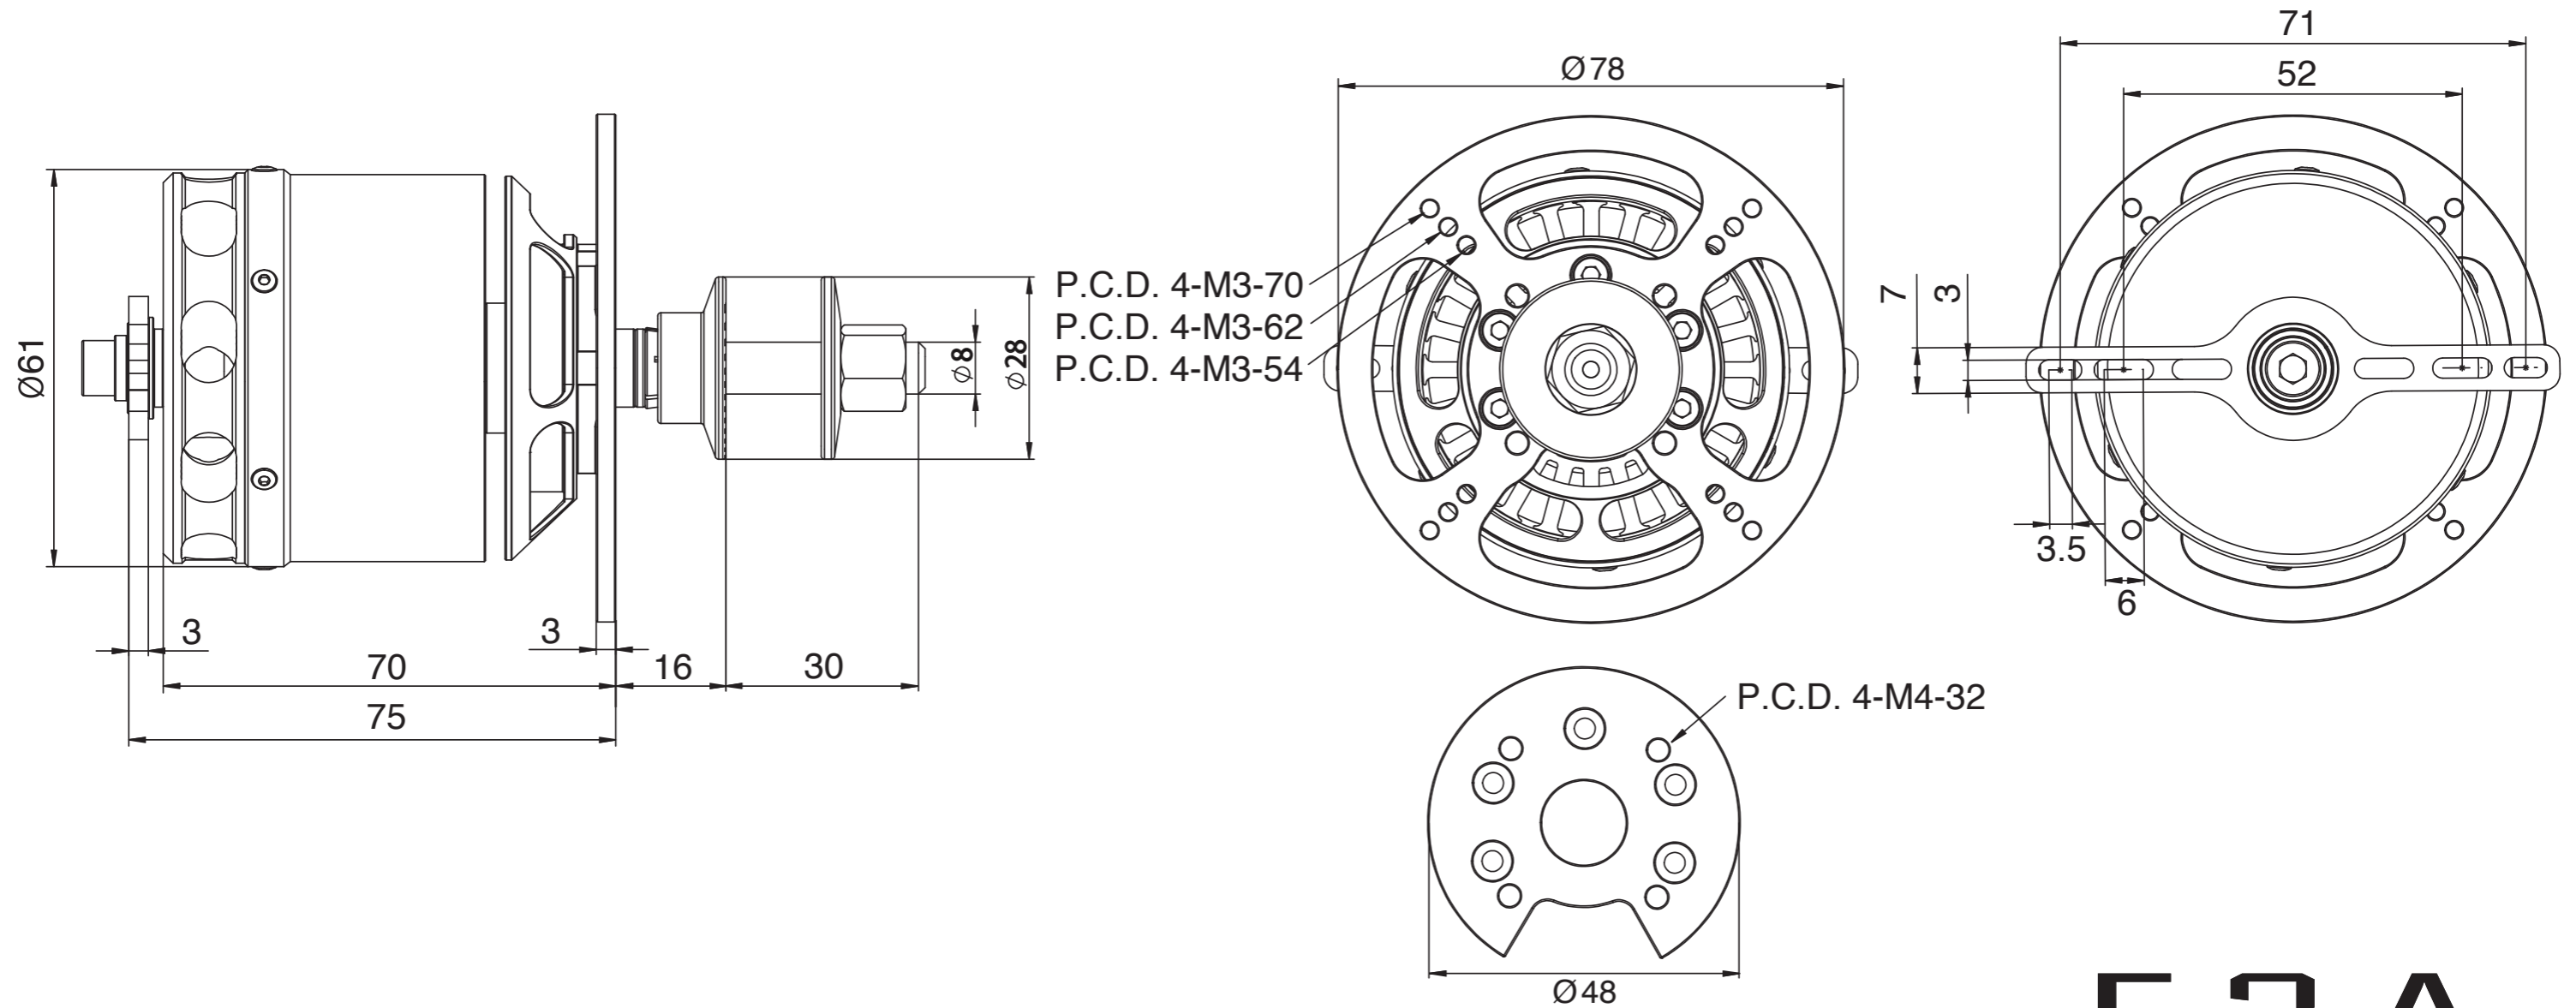

OMA-6030-220

寸法図 (単位mm) Dimensions (mm)

F3A
BRUSHLESS MOTOR FOR F3A COMPETITION

O.S. MOTOR
High Performance Brushless Motors